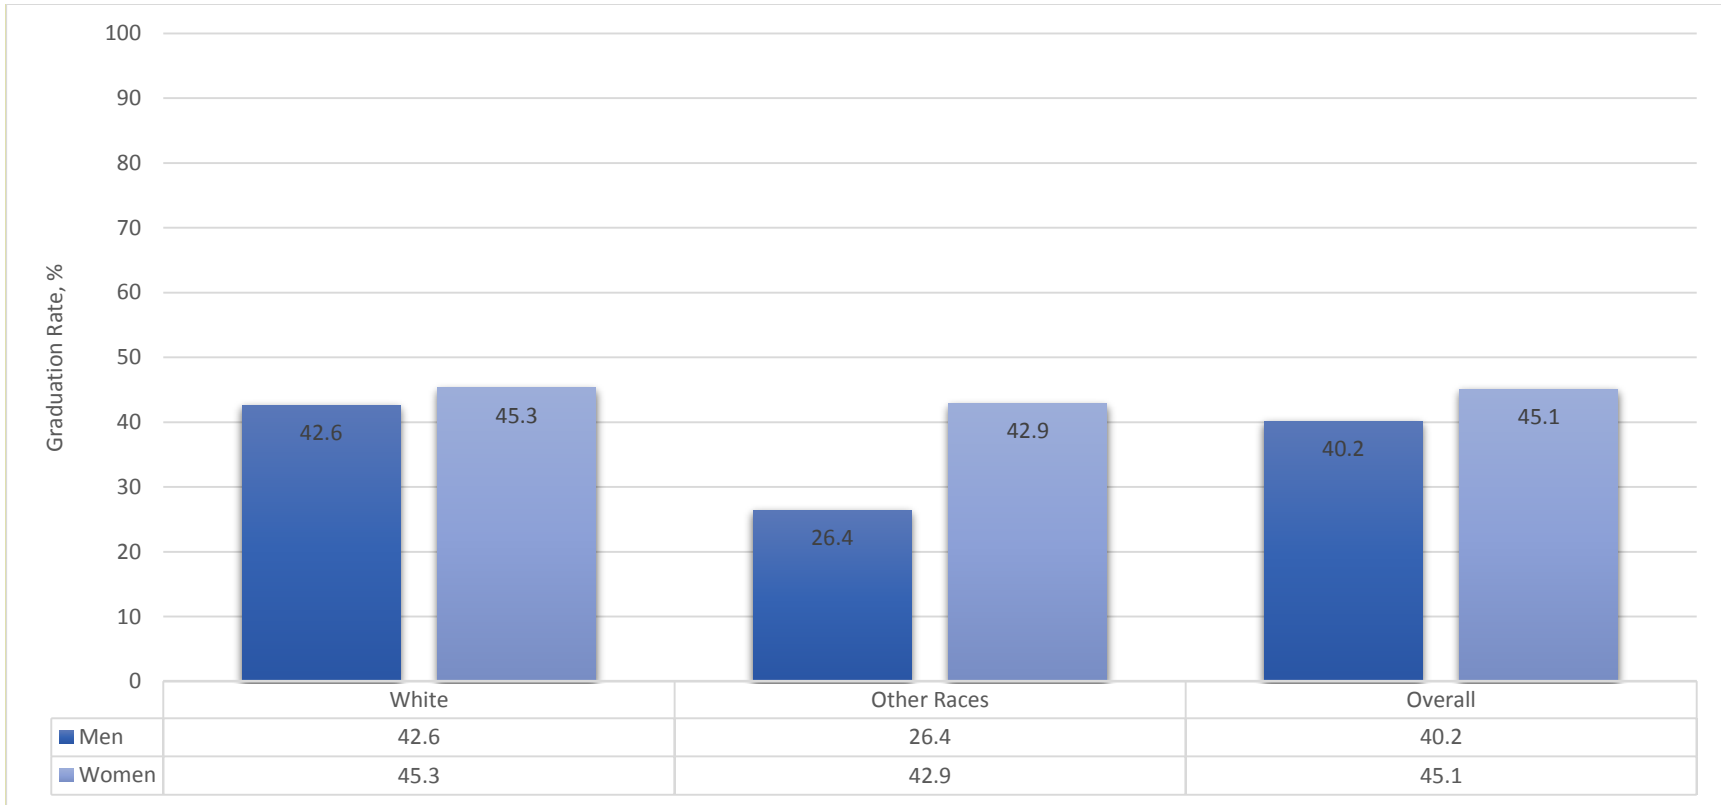

Average Graduation Rates of the Four Most Recent Graduating Classes

Graduation Rates by Gender and Race Degree/Certificate-Seeking First-time, Full-time Undergraduates 2006-2009 Cohorts

*Source: CSRDE 2006 to 2009 fall cohort