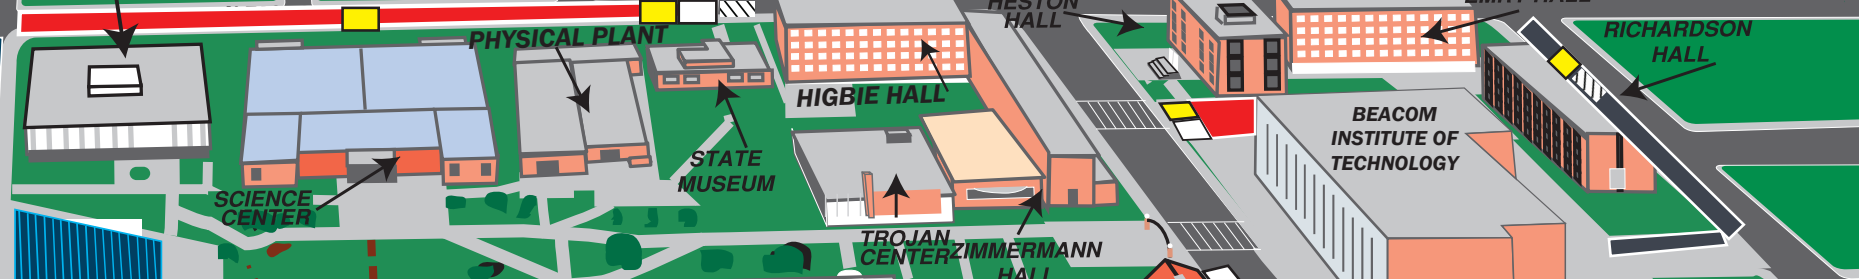

# DAKOTA STATE UNIVERSITY MADISON, SOUTH DAKOTA

- Blue Permit Parking
- Red Permit Parking
- Visitor Parking
- Handicap Parking
- Blue Permit Parking/No Overnight Parking

Gray Permit Parking    Loading/Unloading    **\*MAP SUBJECT TO CHANGE\*** Please follow physical signage located in all parking areas