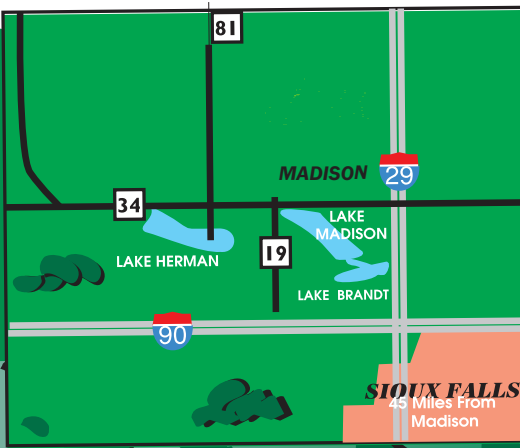

# DAKOTA STATE UNIVERSITY MADISON, SOUTH DAKOTA

- Blue Permit Parking
- Red Permit Parking
- Visitor Parking
- Handicap Parking
- Blue Permit Parking/No Overnight Parking

Gray Permit Parking    Loading/Unloading    **\*MAP SUBJECT TO CHANGE\*** Please follow physical signage located in all parking areas