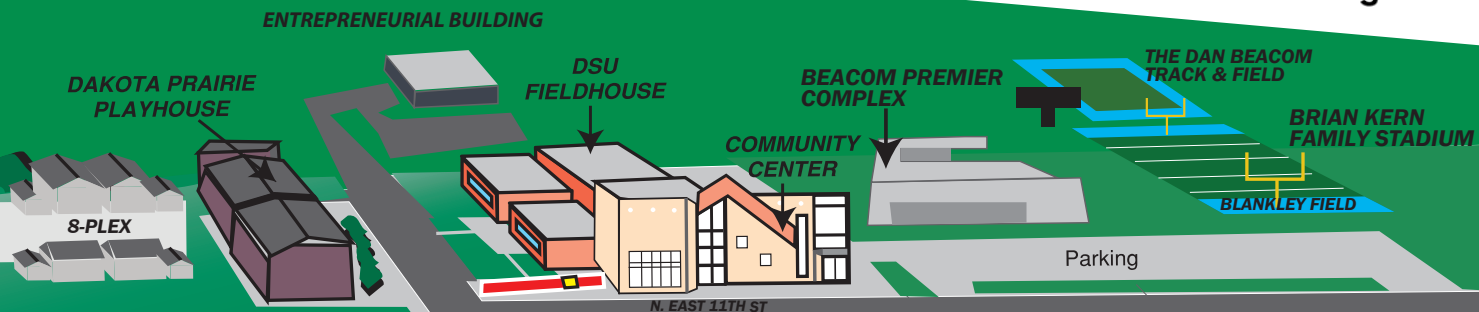

# DAKOTA STATE UNIVERSITY MADISON, SOUTH DAKOTA

- Blue Permit Parking
- Red Permit Parking
- Visitor Parking
- Handicap Parking
- Blue Permit Parking/No Overnight Parking

Gray Permit Parking    Loading/Unloading    **\*MAP SUBJECT TO CHANGE\*** Please follow physical signage located in all parking areas