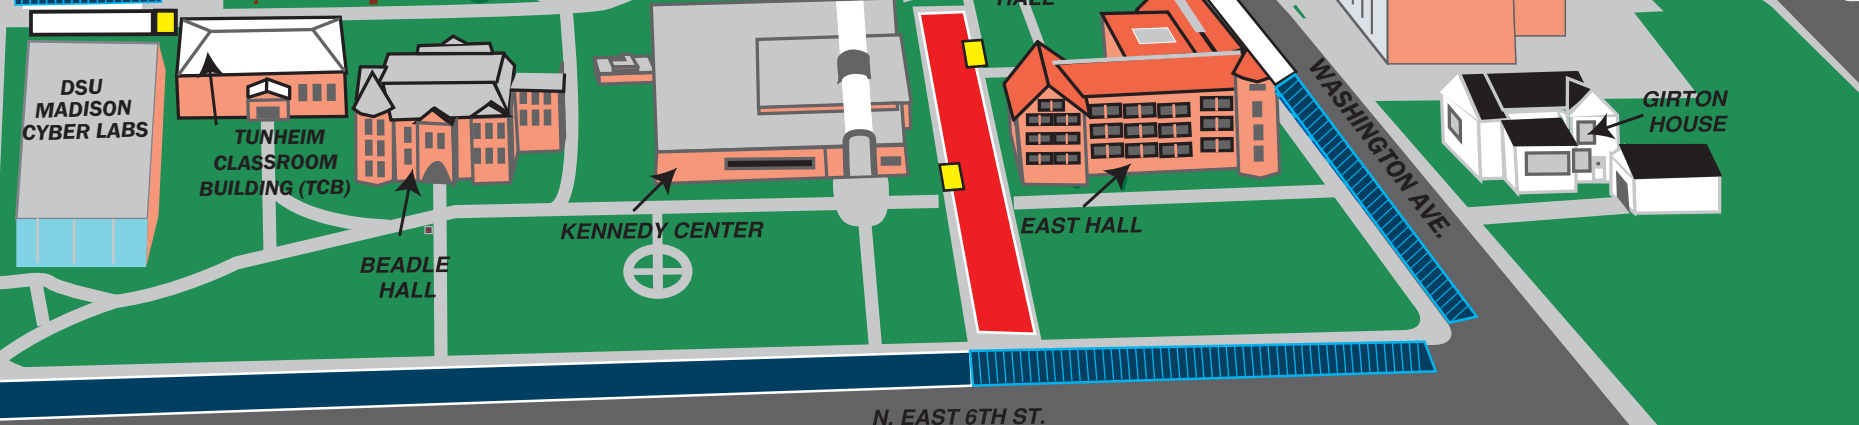

# DAKOTA STATE UNIVERSITY MADISON, SOUTH DAKOTA

- Blue Permit Parking
- Red Permit Parking
- Visitor Parking
- Handicap Parking
- Blue Permit Parking/No Overnight Parking

Gray Permit Parking    Loading/Unloading    **\*MAP SUBJECT TO CHANGE\*** Please follow physical signage located in all parking areas