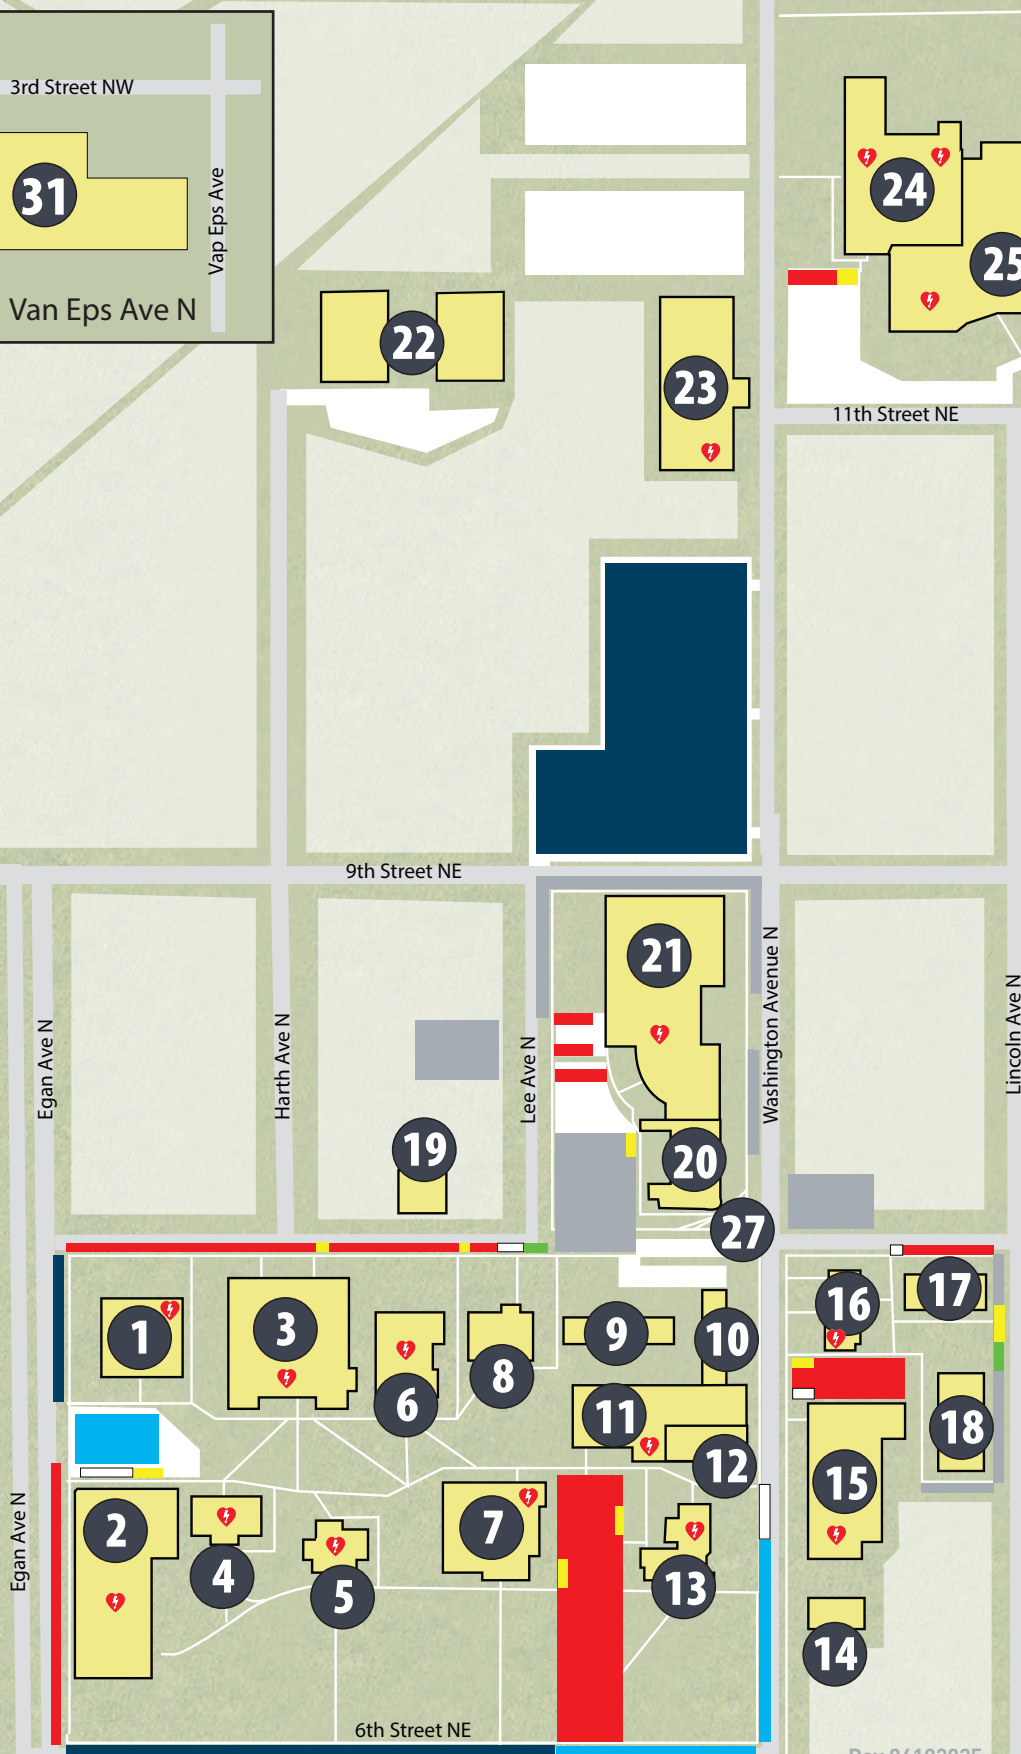

DAKOTA STATE UNIVERSITY

820 N Washington Ave | Madison, SD | dsu.edu

3rd Street NW

Vap Eps Ave

31

321 Van Eps Ave N

- 1 Karl E. Mundt Library
- 2 Madison Cyber Labs
- 3 Habeger Science Center
- 4 Tunheim Classroom Building (TCB)
- 5 Beadle Hall
- 6 Tyrrell Physical Plant
- 7 Kennedy Center
- 8 Lake County Museum
- 9 Higbie Hall
- 10 Zimmermann Hall
- 11 Trojan Center
- 12 Trojan Zone
- 13 East Hall
- 14 Girton House
- 15 Beacom Institute of Technology
- 16 Heston Hall
- 17 Emry Hall
- 18 Richardson Hall
- 19 The 2-1-2
- 20 Residence Village
- 21 Courtyard/Residence Life & Learning Engagement Center
- 22 8 Plex Apartments
- 23 Dakota Prairie Playhouse
- 24 Fieldhouse
- 25 Madison Community Center
- 26 DSU Foundation
- 27 The Hexagon
- 28 Beacom PREMIER Complex
- 29 Brian Kern Family Stadium
- 30 Dan Beacom Track & Field
- 31 Van Eps Place

- Visitor Parking (30 Minute)
- Red Permit (Faculty/Staff)
- Handicap Parking
- Loading/Unloading (15 Minutes)
- Blue Permit (Student Parking)
- Blue Permit (No Overnight)
- Gray Permit (Residence Hall Students Only)
- AED Location