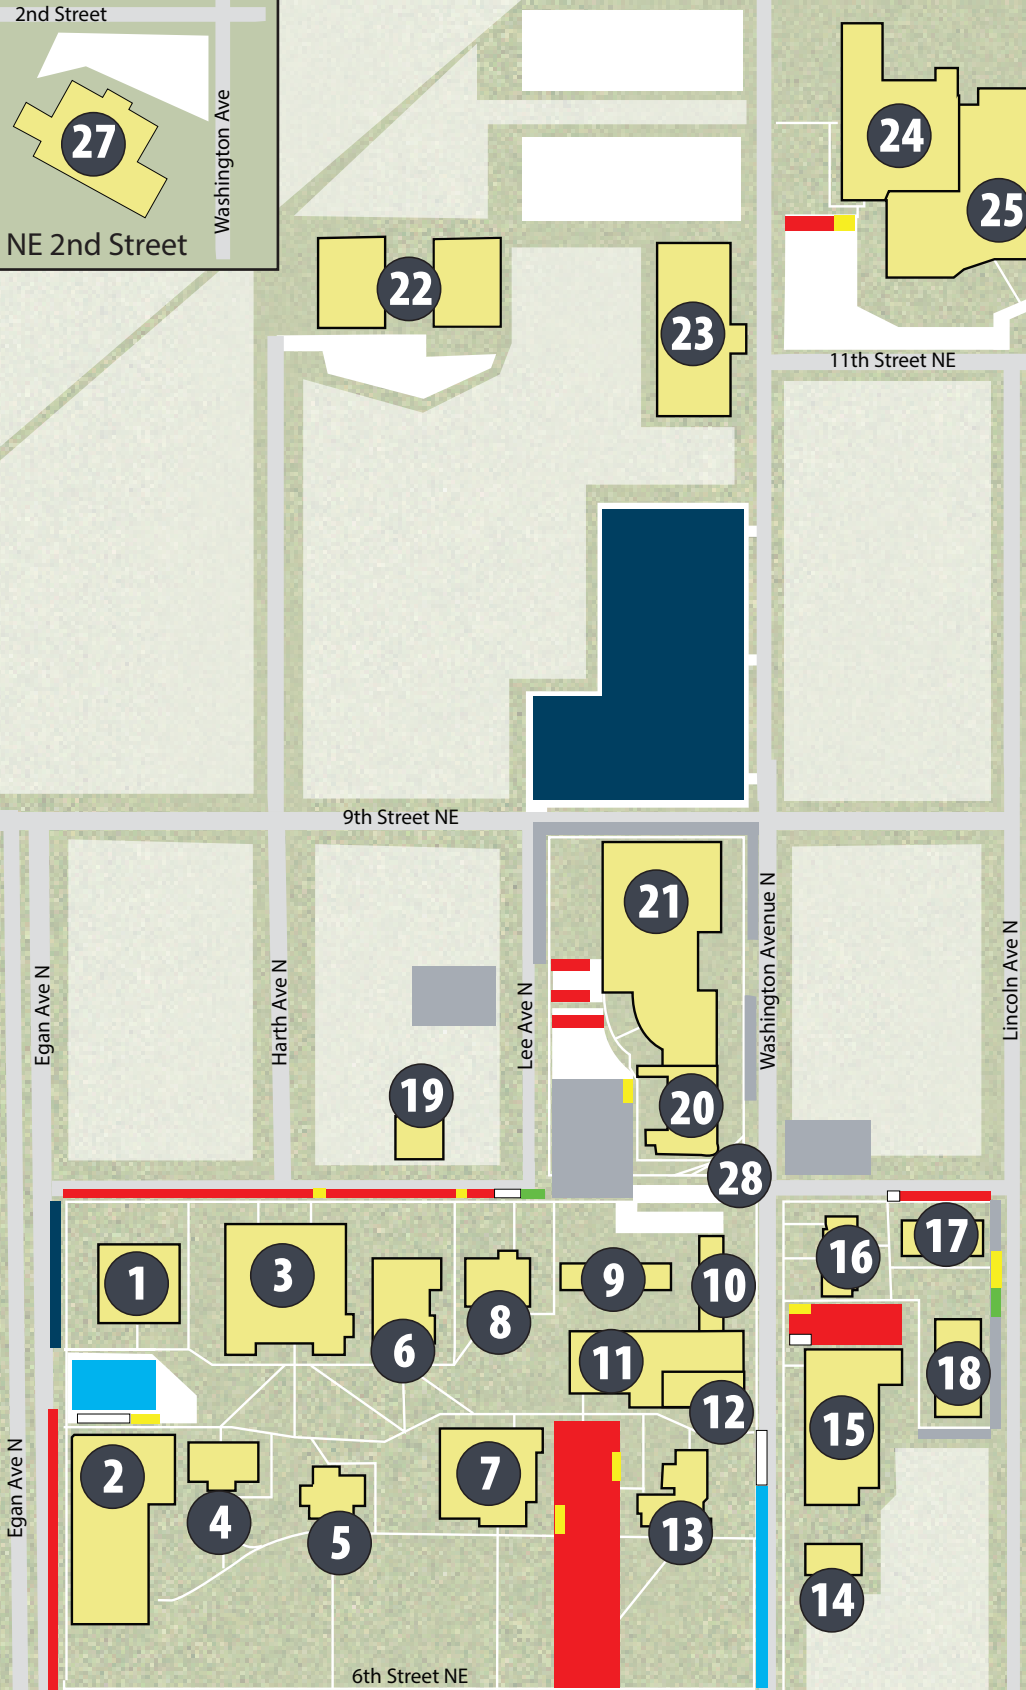

DAKOTA STATE UNIVERSITY

820 N Washington Ave | Madison, SD | dsu.edu

- 1 Karl E. Mundt Library
- 2 Madison Cyber Labs
- 3 Habeger Science Center
- 4 Tunheim Classroom Building (TCB)
- 5 Beadle Hall
- 6 Terrel Physical Plant
- 7 Kennedy Center
- 8 Smith Zimmermann Museum
- 9 Higbie Hall
- 10 Zimmermann Hall
- 11 Trojan Center
- 12 Trojan Zone
- 13 East Hall
- 14 Girton House
- 15 Beacom Institute of Technology
- 16 Heston Hall
- 17 Emry Hall
- 18 Richardson Hall
- 19 The 2-1-2
- 20 Residence Village
- 21 Courtyard/Residence Life & Learning Engagement Center
- 22 8 Plex Apartments
- 23 Dakota Prairie Playhouse
- 24 Fieldhouse
- 25 Madison Community Center
- 26 Entrepreneurial Building
- 27 DSU Foundation
- 28 The Hexagon

- Visitor Parking
30 Minute
- Red Permit
(Faculty/Staff)
- Handicap Parking
- Loading/Unloading
15 Minutes
- Blue Permit
(Student Parking)
- Blue Permit
(No Overnight)
- Gray Permit
(Residence Hall
Students Only)

**Map Subject to Change*